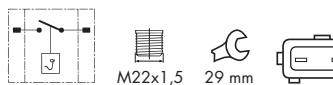

VT487.91

NUM OEM
1336.Z0 96 472 659 80

BERLINGO	1.6, 1.6 16V - Gas./Flex	00/
C2	1.4 16V Gas./Flex	06/
C3	1.4 16V - Gas./Flex	03/
	1.6 16V - Gas./Flex	03/
C4	1.6 16V Gas./Flex	04/
C4 PALLAS	1.6 16V Gas./Flex	06/
	2.0 16V Gas./Flex	06/
XSARA PICASSO	1.6 16V Gas./Flex	04/

	P	E	F	V	D1
				X	
91°±2°C					A

VT504.89

NUM OEM
1338.A0 9630066680

C4	2.0 16V	04/
C4 GRAND PICASSO	1.8i 16V, 2.0i 16V	06/
C4 PICASSO	1.8i 16V, 2.0i 16V	07/
C5	1.8i 16V, 2.0i 16V	01/
C8	2.0 8V, 2.0 16V, 2.2 16V	02/
XSARA	2.0 16V	00/05
XSARA PICASSO	1.8 16V, 2.0 16V	00/

	P	E	F	V	D1
89°±2°C					A

INTERRUPTORES TÉRMICOS

THERMOSWITCHES - TERMOCONTACTOS

725

NUM OEM
1264.33

JUMPER 2.0 94/

92-97°C

726

NUM OEM
1264.32

C25 1.8, 2.0 92/
JUMPER 2.0 94/

92/87°C

747

NUM OEM
1264.34

JUMPER 1.9, 2.5 94/

83-88°C

817

NUM OEM
96.128.754

XM 2.1 95/

100/95°C

822

NUM OEM
96.009.503

XM 2.0, 3.0 90/94

95/86°C

823

NUM OEM
96.064.561

AX 1.1, 1.4 91/
BERLINGO 1.1, 1.4, 1.8 96/
EVASION 1.8, 2.0 94/
SAXO 1.5 96/
XANTIA 1.8, 2.0 93/97
XSARA 1.8, 2.0 97/
ZX 1.8 91/96

97/92°C