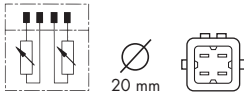

4064 NUM OEM
028.919.501

PARATI 1.8 Diesel 98/
1.8 Diesel 98/
SAVEIRO 1.8 Diesel 98/