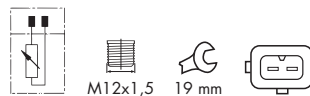

145 1.8, 2.0 16V 96/99
146 1.4, 1.6, 1.8, 2.0 16V 94/99
155, GTV 2.0i 16V 95/97
2.5 Turbo - Diesel 93/97
156 1.6 16V, 2.5i 24V 97/
164 2.5 Turbo - Diesel 87/98
SPIDER 2.0i 86/97

4076 NUM OEM
46753479 60816476