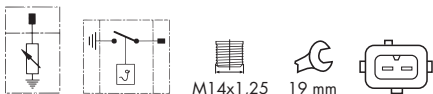

3177 NUM OEM
1338.48

EVASION 2.0 94/
XANTIA 2.0 95/96