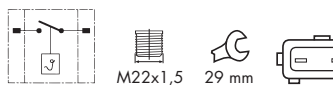

VT487.91

NUM OEM
1336.Z0 96 472 659 80

BERLINGO	1.6, 1.6 16V - Gas./Flex	00/
C2	1.4 16V Gas./Flex	06/
C3	1.4 16V - Gas./Flex	03/
	1.6 16V - Gas./Flex	03/
C4	1.6 16V Gas./Flex	04/
C4 PALLAS	1.6 16V Gas./Flex	06/
	2.0 16V Gas./Flex	06/
XSARA PICASSO	1.6 16V Gas./Flex	04/

	P	E	F	V	D1
				X	
91°±2°C					A

VT504.89

NUM OEM
1338.A0 9630066680

C4	2.0 16V	04/
C4 GRAND PICASSO	1.8i 16V, 2.0i 16V	06/
C4 PICASSO	1.8i 16V, 2.0i 16V	07/
C5	1.8i 16V, 2.0i 16V	01/
C8	2.0 8V, 2.0 16V, 2.2 16V	02/
XSARA	2.0 16V	00/05
XSARA PICASSO	1.8 16V, 2.0 16V	00/

	P	E	F	V	D1
89°±2°C					A

INTERRUPTORES TÉRMICOS

THERMOSWITCHES - TERMOCONTACTOS

725

NUM OEM
1264.33

JUMPER 2.0 94/

92-97°C

726

NUM OEM
1264.32

C25 1.8, 2.0 92/
JUMPER 2.0 94/

92/87°C

747

NUM OEM
1264.34

JUMPER 1.9, 2.5 94/

83-88°C

817

NUM OEM
96.128.754

XM 2.1 95/

100/95°C

822

NUM OEM
96.009.503

XM 2.0, 3.0 90/94

95/86°C

823

NUM OEM
96.064.561

AX 1.1, 1.4 91/
BERLINGO 1.1, 1.4, 1.8 96/
EVASION 1.8, 2.0 94/
SAXO 1.5 96/
XANTIA 1.8, 2.0 93/97
XSARA 1.8, 2.0 97/
ZX 1.8 91/96

97/92°C