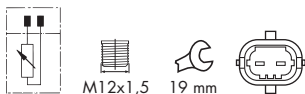

3191 NUM OEM
1338.77

XANTIA 2.9i 24V 97/98
3.0i V6 98/01
XM 3.0i V6 97/00

PLUG'S ELETRÔNICOS

TEMPERATURE SENSORS - TERMORESISTENCIAS

4005 NUM OEM
1338.C7

JUMPER 2.8 8V HDI Diesel 00/02

4017 NUM OEM
95.640.493