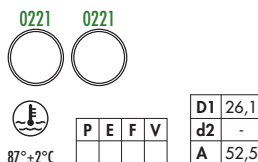

VT245.87 CT

NUM OEM
032.121.110.B

GOL GII	1.0 MI AT 16V Turbo Gasolina	00/02
	1.0 MI AT Gasolina	94/02
PARATI GII	1.0 MI AT 16V Turbo Gasolina	00/02
	1.0 MI AT 8/16V Gasolina	97/02