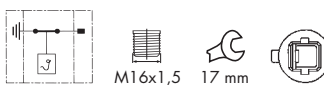

3725 NUM OEM 89428-14070

4-RUNNER	3.0i SR5	88/97
LAND CRUISER	4.0i 4x4	87/90
PICK-UP	V6	88/