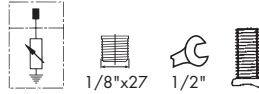

3078 NUM OEM
4051687

CHRYSLER, DODGE

3094 NUM OEM
4720314

DODGE