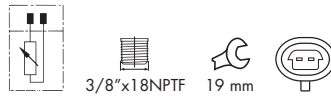

4040 NUM OEM
15.326.386 25036979

BLAZER 4.3L MPFI (6cil.) Gasolina 96/01
OMEGA 3.8L MPFI (6cil.) Gasolina 99/04
S10 4.3L MPFI (6cil.) Gasolina 96/01