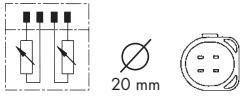

4018 NUM OEM 078.919.501.C

BORA	2.0 AP 8V	04
GOLF	1.6, 2.4, 2.8	99/
NEW BEETLE	2.0	98/
PASSAT	1.6, 1.8, 2.0, 2.3	96/00