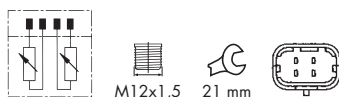

4076 NUM OEM
46753479 60816476

147 1.6, 2.0 16V 00/
156 2.5, 3.0 V6 24V 03/