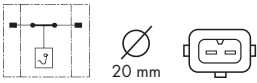

844

NUM OEM
191.919.369.A

GOLF 1.8 Mi 97
NEW BEETLE 2.0 com ar 98/