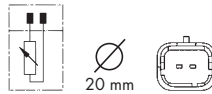

4083

NUM_OEM
1338.C1 96.325.624.80

BERLINGO	2.0 HDI 90	99/
C2	1.4 HDI	02/
C5	2.0 HDI, 2.2 HDI	01/
C8	2.2 HDI	02/
XSARA	2.0 HDI 90/190	99/
XSARA PICASSO	2.0 HDI	00/