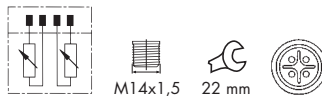

4003 NUM OEM
008.542.32.17

C 200 2.0 com ar 93/
E 420, 500 4.2, 5.0 - com ar 94/
S 420, 500, 600 4.2, 5.0, 6.0 - com ar 93/