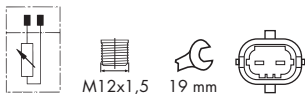

4005 NUM_OEM
1338.C7 1338.F9

BOXER 2.8 8V HDI 4x4 Diesel 00/