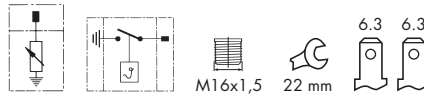

3180 NUM OEM 4837950 504127558

DUCATO	2.5 8V Diesel	98/
	2.8 8V Diesel	99/
	2.8 Turbo 8V Diesel	01/
	2.8 Turbo Intercooler 8V Diesel	02/