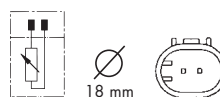

4160 NUM OEM
55353807 88353807

159 1.8 07/11