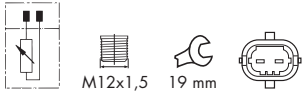

4004 NUM OEM
90.541.937 90.570.382