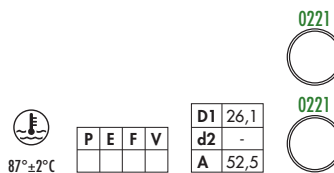

VT445.87 NUM OEM 032.121.110.L

GOL GII	1.0 MI AT 16V Turbo Gasolina	00/02
	1.0 MI AT Gasolina	94/02
PARATI GII	1.0 MI AT 16V Turbo Gasolina	00/02
	1.0 MI AT 8/16V Gasolina	97/02