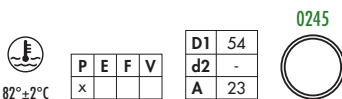

COM FLANGE

VT440.82

NUM OEM
21200-4M500

ALMERA II 1.5, 1.8 00/
PRIMERA 1.6, 1.8, 1.8 16V 96/01

VT441.82

NUM OEM
21200-ET01A 21200-ED00A 21200-ED000

LIVINA 1.8 16V 11/
MARCH 1.6 16V 11/
SENTRA 2.0 16V 07/
TIIDA 1.6 16V 04/07
1.8 16V 07/
VERSA 1.6 16V 11/
X-TRAIL 2.0 07/