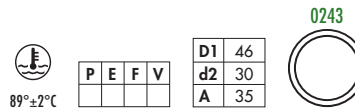

VT406.89

NUM OEM
21200-6F900

MICRA 1.5 D 8V Diesel 98/03