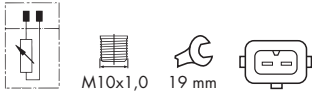

4054 NUM OEM
026.906.161.5

GOL Carb. Eletronic 92/
LOGUS Carb. Eletronic 92/
PARATI Carb. Eletronic 92/
POINTER Carb. Eletronic 92/
SAVEIRO Carb. Eletronic 92/
VOYAGE Carb. Eletronic 92/