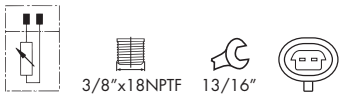

4049 NUM OEM

SILVERADO Maxion (4cil.) S4 Diesel 97/00
4.2 MWM Turbo Diesel 97/01