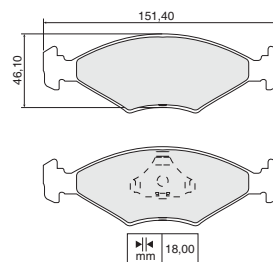

NKF 1001P

NKF 1004P

NKF 1005P

NKF 1007P

NKF 1009P

NKF 1011P

NKF 1014P

NKF 1015P