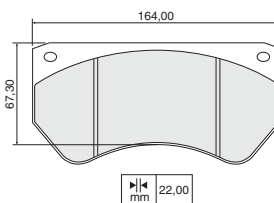

NKF 1001P

NKF 1004P

NKF 1005P

NKF 1007P

NKF 1009P

NKF 1011P

NKF 1014P

NKF 1015P