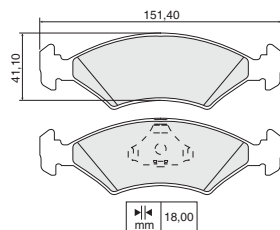

NKF 1001P

NKF 1004P

NKF 1005P

NKF 1007P

NKF 1009P

NKF 1011P

NKF 1014P

NKF 1015P